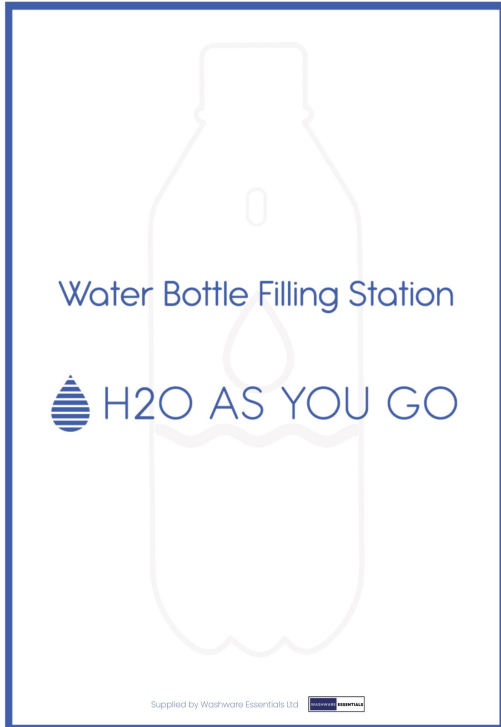

H2O As You Go Sign

Product Code: H2O-SIGN

H2O As You Go Sign

Product code H2O-SIGN

This sign is designed to be mounted above or near bottle fillers and drinking fountains, providing easy identification. It's an ideal solution for workplaces, educational institutions, fitness centres, and public venues, ensuring that users can quickly find and use the water stations. Clear, eye-catching, and effective in promoting hydration throughout high-traffic areas.

- Sign can be ordered on 3mm white foamex board or a clear vinyl sticker.
- Foamex is a smooth, rigid, lightweight PVC foam board.
- A4 size

Size

- A4

Delivery

- From stock usually 1 to 3 working days.

****All pictures shown are for illustration purpose only and may be subject to change without notice. Actual product may vary due to product enhancement. All dimensions shown are for guidance only and may be subject to change or alteration without notice. All items manufactured or purchased separately from a third party to fit our products should be checked against the actual dimensions of the physical product before purchase. We will not be liable for third party costs and consequential loss associated with the items not fitting third party components.****